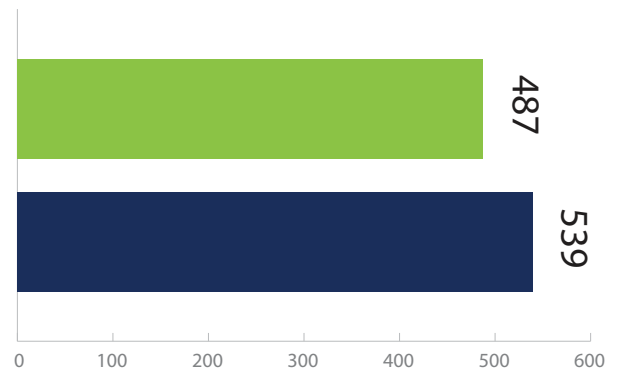

GRAMMAR

NUMERACY

YEAR 5

KEY

- STATE
- CHRIST CHURCH GRAMMAR SCHOOL

Snap shot of the state and CCGS average score based on NAPLAN results from 2019

READING

WRITING

SPELLING

GRAMMAR

NUMERACY