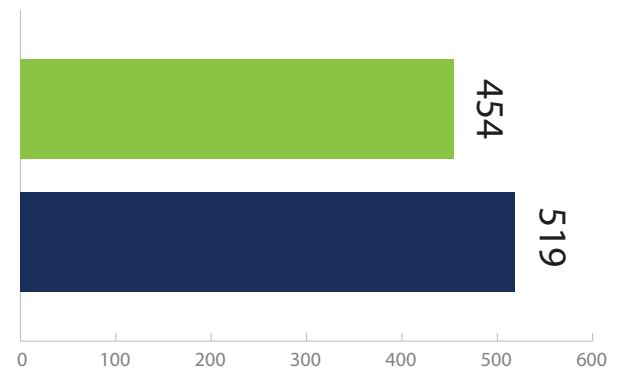

GRAMMAR

NUMERACY

YEAR 5

KEY

- STATE
- CHRIST CHURCH GRAMMAR SCHOOL

Snap shot of the state and CCGS average score based on NAPLAN results from 2019

READING

WRITING