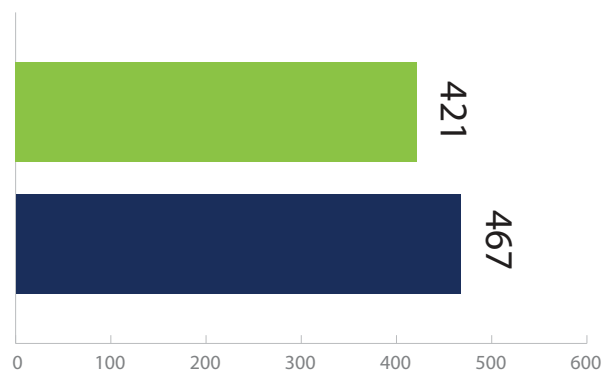

GRAMMAR

NUMERACY

YEAR 5

KEY

- STATE
- CHRIST CHURCH GRAMMAR SCHOOL

Snap shot of the state and CCGS average score based on NAPLAN results from 2019

READING

WRITING