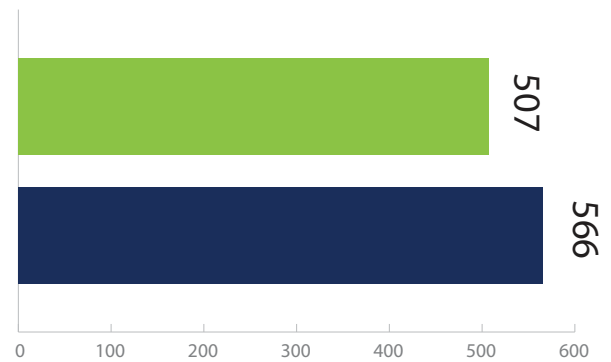

GRAMMAR

NUMERACY

YEAR 5

KEY

- STATE
- CHRIST CHURCH GRAMMAR SCHOOL

Snap shot of the state and CCGS average score based on NAPLAN results from 2019

READING

WRITING

SPELLING

GRAMMAR

NUMERACY