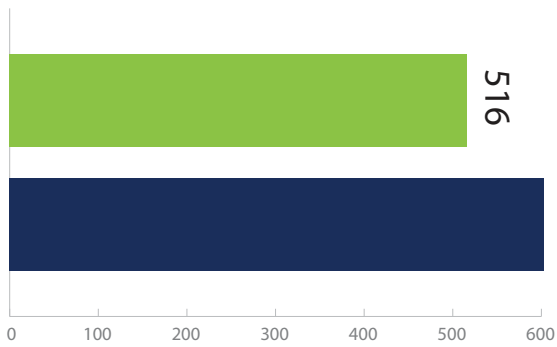

GRAMMAR

NUMERACY

YEAR 5

KEY

- STATE
- CHRIST CHURCH GRAMMAR SCHOOL

Snap shot of the state and CCGS average score based on NAPLAN results from 2019

READING

WRITING

SPELLING

GRAMMAR

NUMERACY