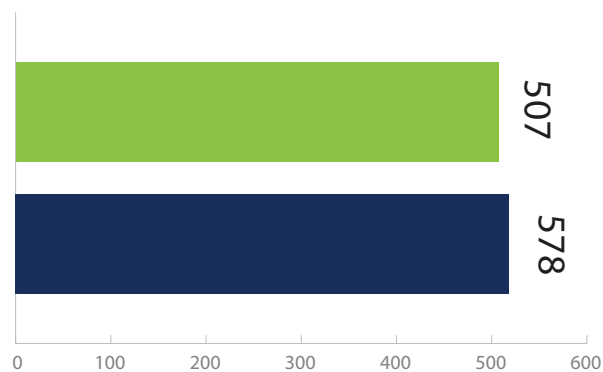

GRAMMAR

NUMERACY

YEAR 5

KEY

- STATE
- CHRIST CHURCH GRAMMAR SCHOOL

Snap shot of the state and CCGS average score based on NAPLAN results from 2019

READING

WRITING

SPELLING

GRAMMAR

NUMERACY