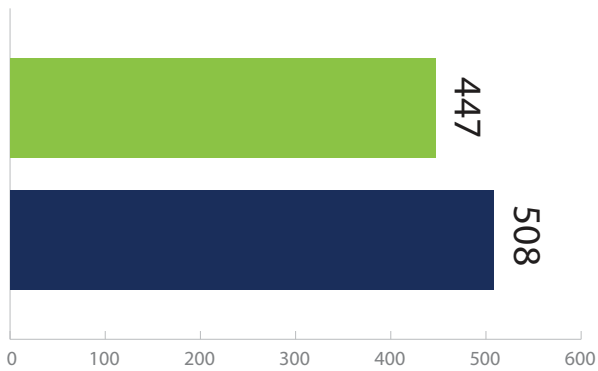

YEAR 3

KEY

STATE

CHRIST CHURCH GRAMMAR SCHOOL

Snap shot of the state and CCGS average score based on NAPLAN results from 2019

READING