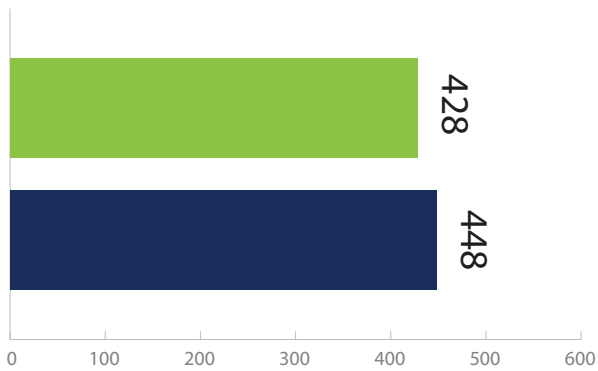

YEAR 3

KEY

STATE

CHRIST CHURCH GRAMMAR SCHOOL

Snap shot of the state and CCGS average score based on NAPLAN results from 2019

READING

WRITING

SPELLING