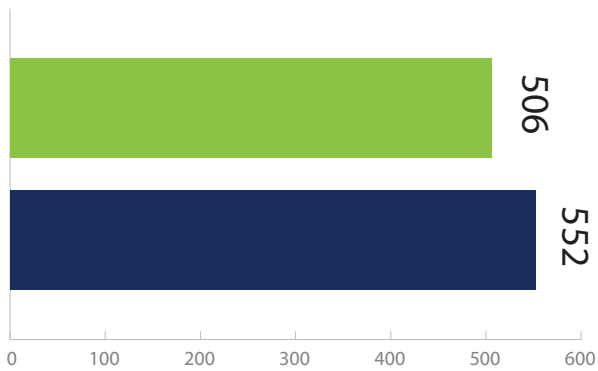

GRAMMAR

NUMERACY

YEAR 5

KEY

- STATE
- CHRIST CHURCH GRAMMAR SCHOOL

Snap shot of the state and CCGS average score based on NAPLAN results from 2019

READING

WRITING

SPELLING

GRAMMAR

NUMERACY