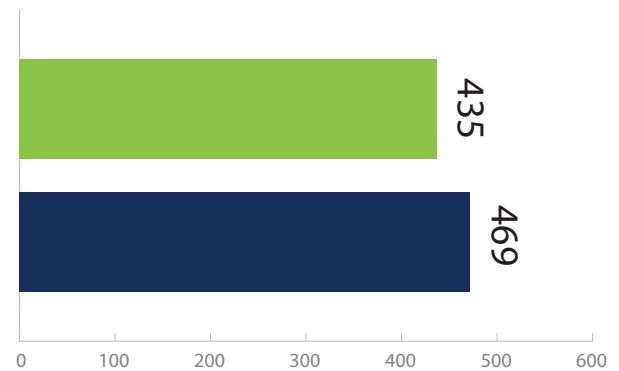

YEAR 3

KEY

STATE

CHRIST CHURCH GRAMMAR SCHOOL

Snap shot of the state and CCGS average score based on NAPLAN results from 2019

WRITING